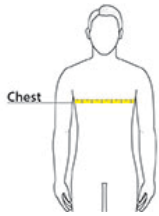

BELLA+CANVAS

BELLA+CANVAS® Youth Triblend Short Sleeve Tee.
BC3413Y

PRODUCT MEASUREMENTS

	S	M	L	XL
Size	6-8	10-12	14-16	18-20
Body Length at Back	20 7/8	22 1/8	23 3/8	24 3/8
Chest	15 1/4	16 1/4	17 1/4	18 1/4

Body Length at Back: Measured from high point shoulder to finished hem at back.

Chest: Measured across the chest one inch below armhole when laid flat.

SIZE CHARTS

	S	M	L	XL
Size	6-8	10-12	14-16	18-20
Chest	28-30	30-32	32-34	34-36

SPEC SHEET + MEASUREMENTS

BELLA+CANVAS.

BELLA+CANVAS® Youth Triblend Short Sleeve Tee.
BC3413Y

HOW TO MEASURE

CHEST

Measure under the arm and around the fullest part of the chest with arms down, keeping tape horizontal.